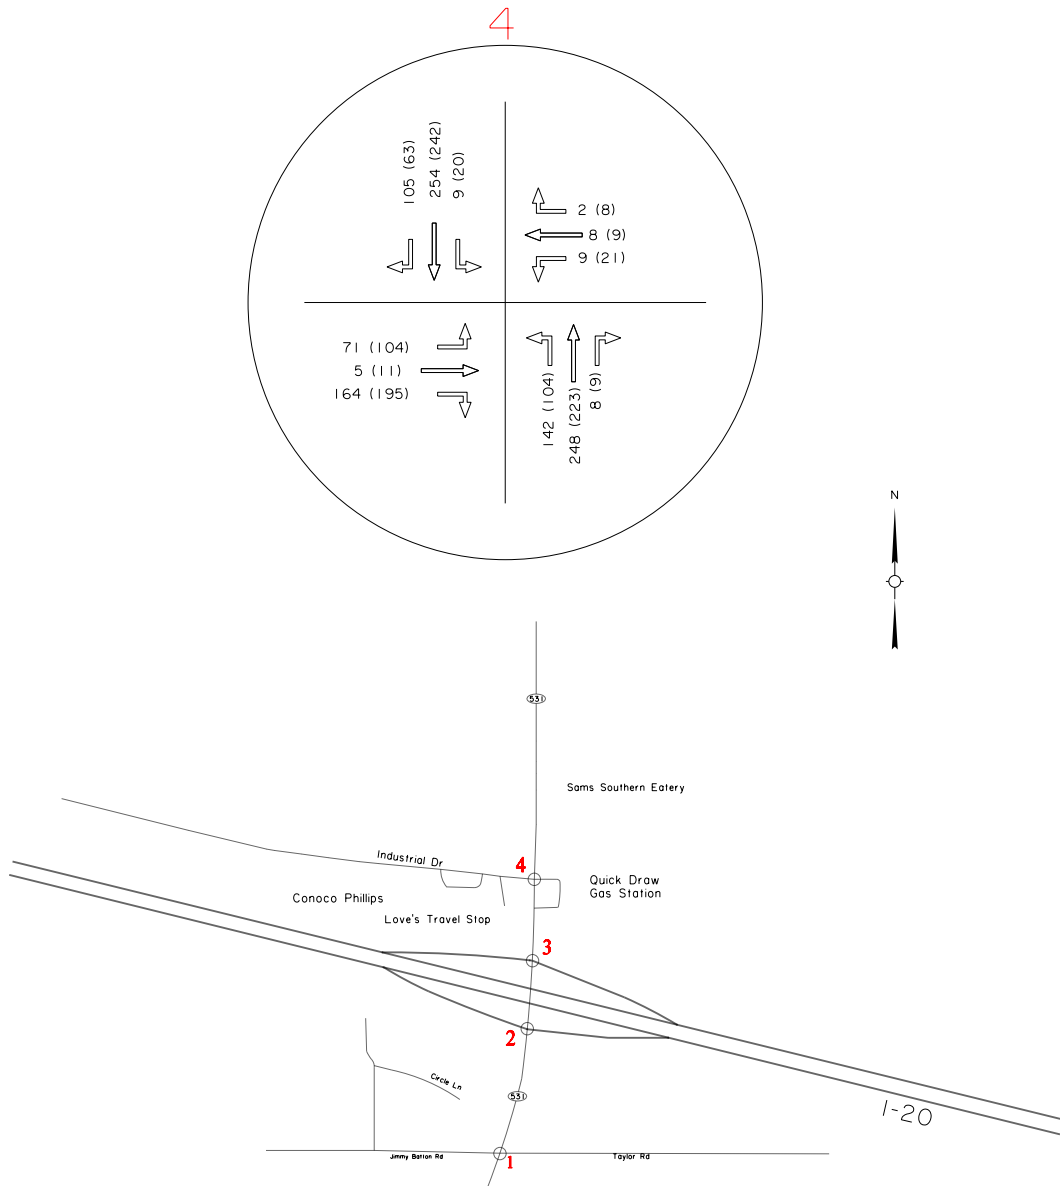

Final Turning Movement Count Map
(with Demand and if applicable, Trips Generated and Balanced Volumes)

LEGEND

7:30 - 8:30 AM (4:30 - 5:30 PM)

Note: All volumes should include demand, and if applicable, generated trips