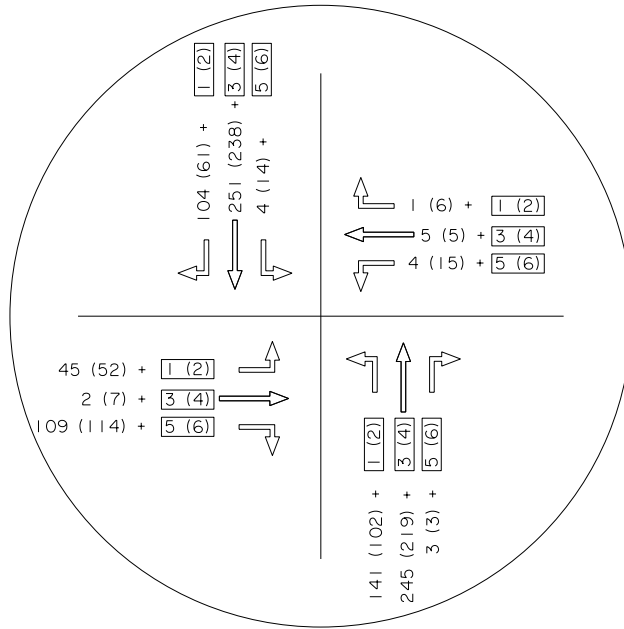

Raw Peak Hour TMC with Demand Volume

4

LEGEND

7:30 - 8:30 AM (4:30 - 5:30 PM)  
7:30 - 8:30 AM Demand (4:30 - 5:30 PM Demand)