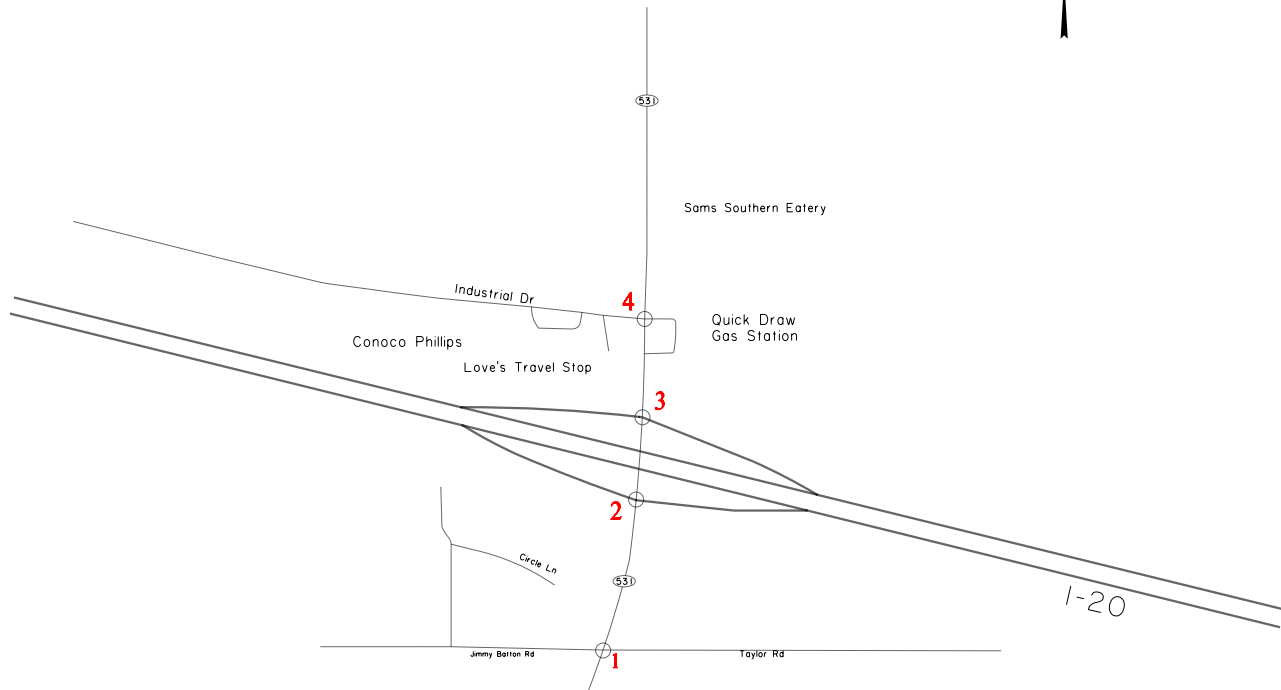

Raw Peak Hour TMC with Demand Volume

4

LEGEND

7:30 - 8:30 AM (4:30 - 5:30 PM)  
7:30 - 8:30 AM Demand (4:30 - 5:30 PM Demand)