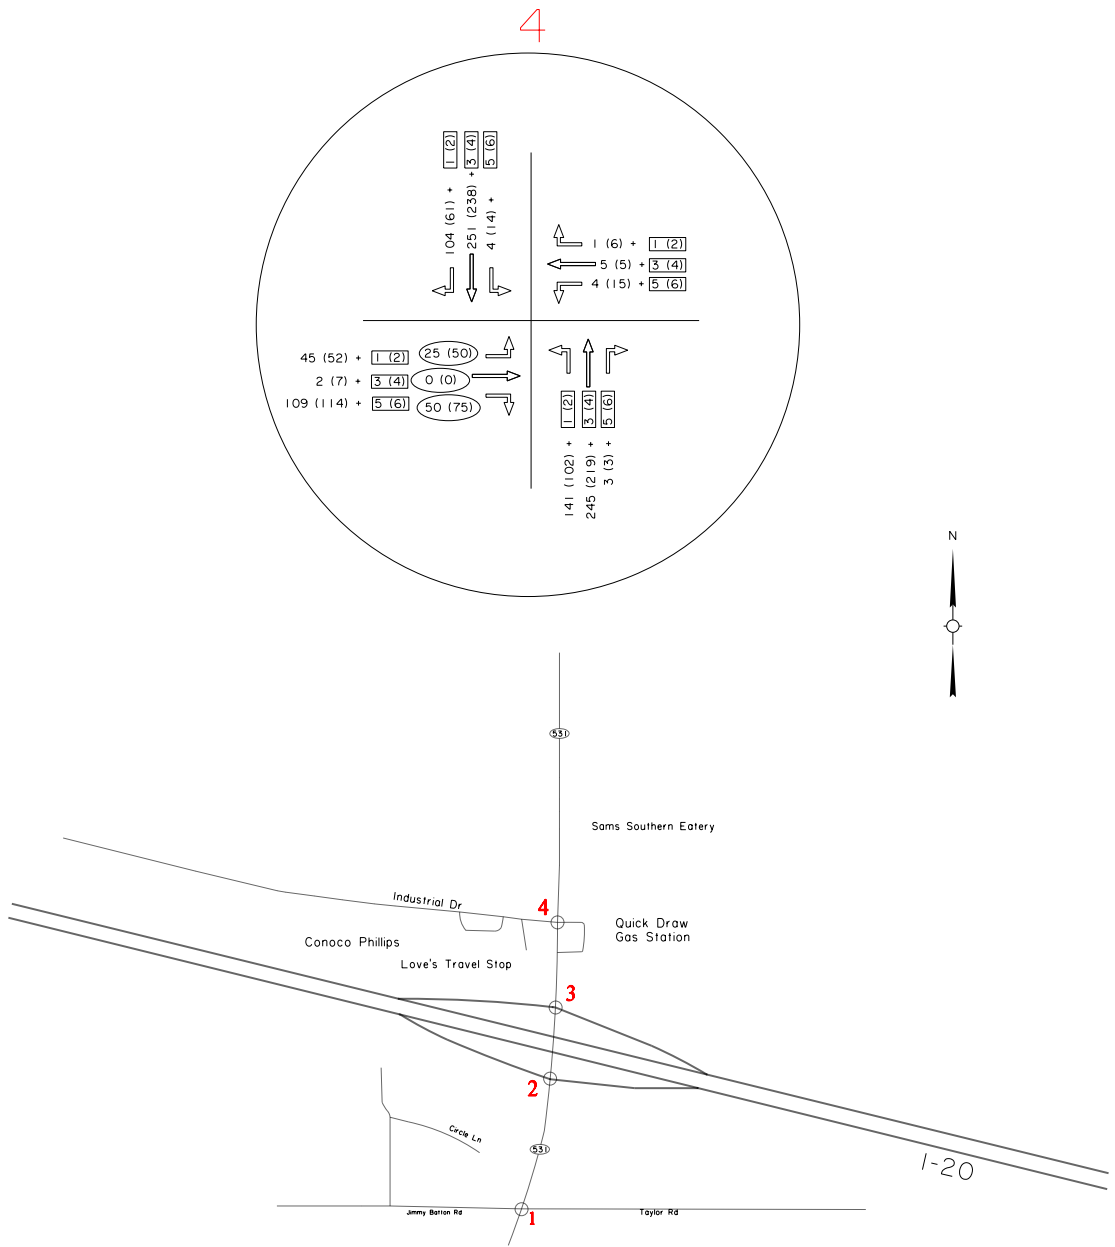

Raw TMC with Demand and Trips Generated

LEGEND

- 7:30 - 8:30 AM (4:30 - 5:30 PM)
- 7:30 - 8:30 AM Demand (4:30 - 5:30 PM Demand)
- 7:30 - 8:30 AM Trips (4:30 - 5:30 PM Trips)

*Used for Existing Model*