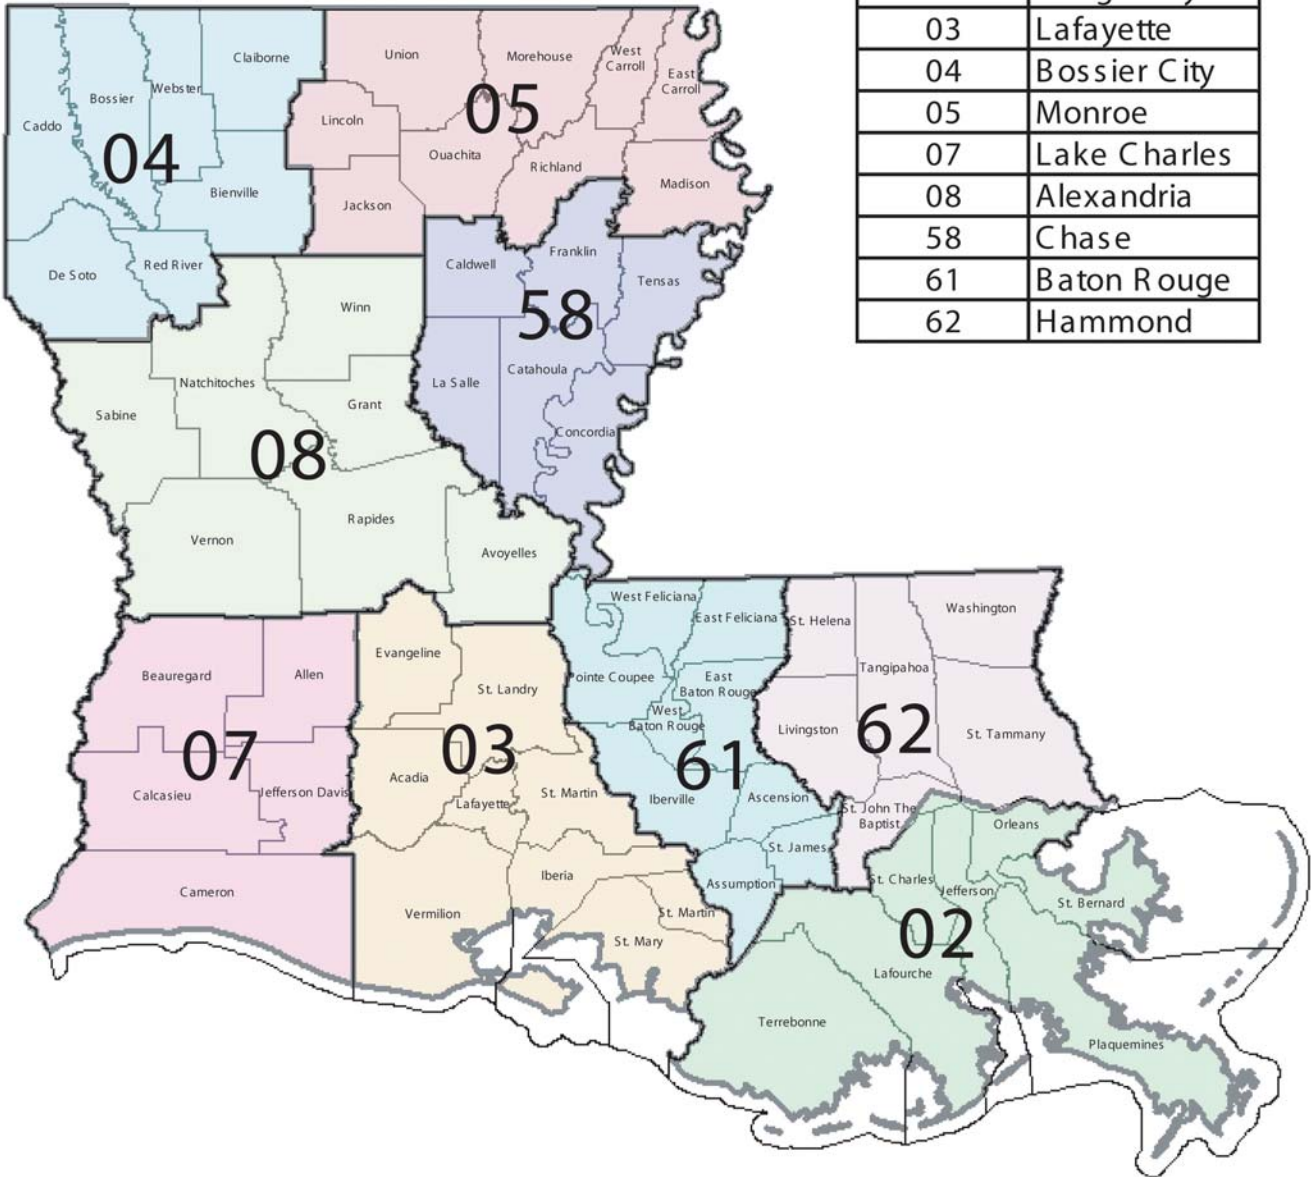

DOTD Districts

Number	District Name
02	Bridge City
03	Lafayette
04	Bossier City
05	Monroe
07	Lake Charles
08	Alexandria
58	Chase
61	Baton Rouge
62	Hammond