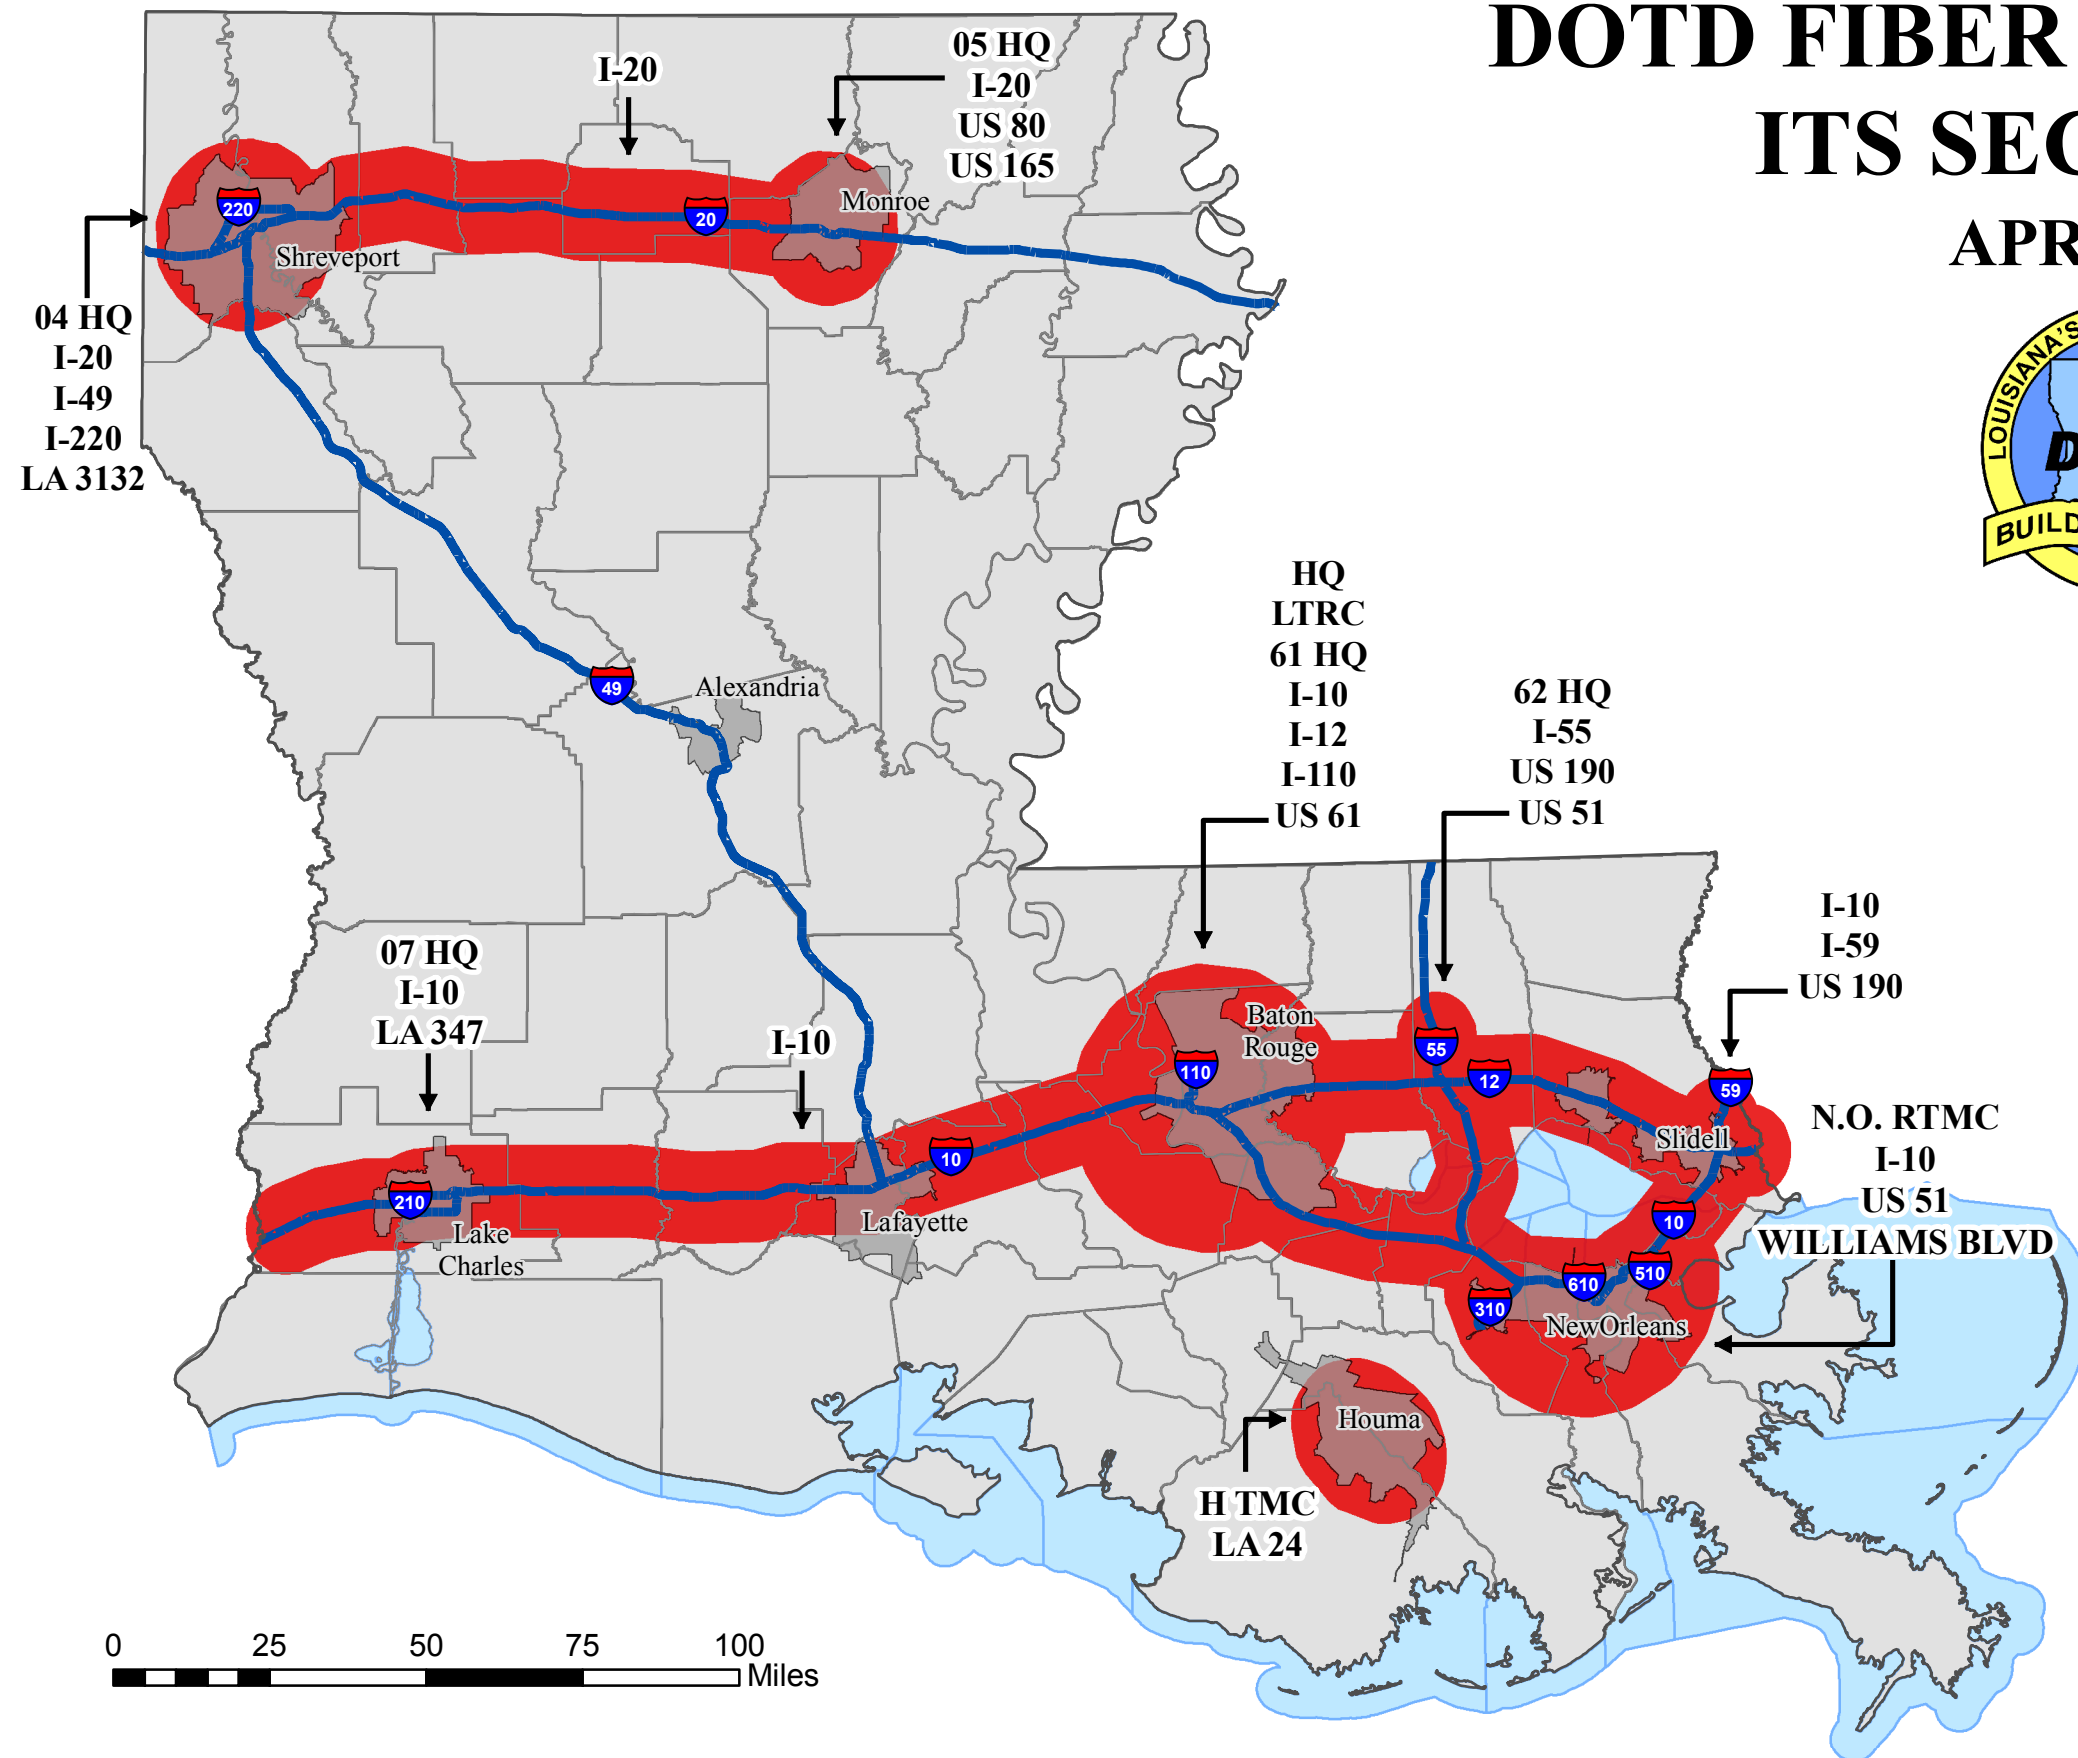

DOTD FIBER OPTIC CABLE ITS SECTION 56

APRIL 2011

DOTD Contacts

Sammy Williams, DOTD Network Manager
Sammy.Williams@la.gov
225-379-1195

DOTD-FiberLocates@la.gov

Erik Smith, ITS Maint. & Comm. Engineer
Erik.Smith@la.gov
225-379-2520